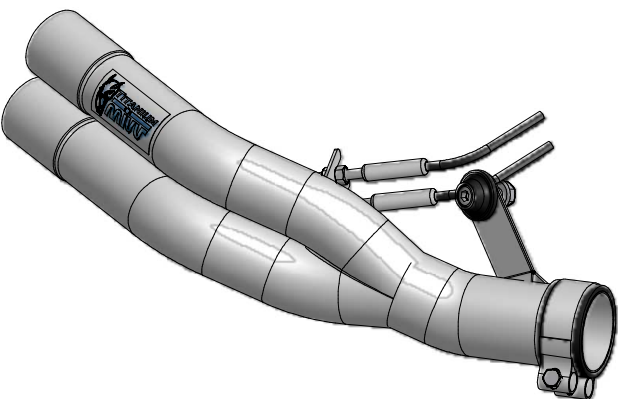

**MODEL** KAWASAKI Z 750

**YEAR** 2007 - 2014

**LINE** SPORT

**MUFFLER** DOUBLE GUN

**SCHEMATIC**

**ELENCO PARTI / PARTS LIST**

#	QTÀ / QTY	DESCRIZIONE / DESCRIPTION	CODICE / CODE
1	1	Fascetta Ø 56/59 mm / Pipe clamp Ø 56/59 mm	50.FA.009.1
2	1	Guarnizione in grafite / Graphite bush	50.72.49.55.29
3	1	Silenziatore / Muffler	DOUBLE GUN
4	1	Vite M8x30 / Screw M8x30	50.73.219.1
5	1	Rondella in alluminio nera / Black aluminium washer	50.73.221.1
6	1	Dado M8 flangiato / Flanged nut M8	50.73.052.1
7	2	DB killer / DB killer	50.DK.059.0
8	2	Dado M5 / M5 nut	50.73.267.1
9	2	Vite M5 x 8 / Screw M5 x 8	50.73.459.1
10	4	Grani M3 / Grub screws M3	50.73.140.1
11	2	Morsetto in alluminio / Aluminium clamp	50.73.138.1
12	2	Molla / Spring	50.73.142.1

**APPLICAZIONI / APPLICATIONS**

CODICE / CODE	SILENZIATORE / MUFFLER
K.018.SDG	TITANIO / TITANIUM
K.018.SDGB	INOX BLACK / BLACK ST.STEEL