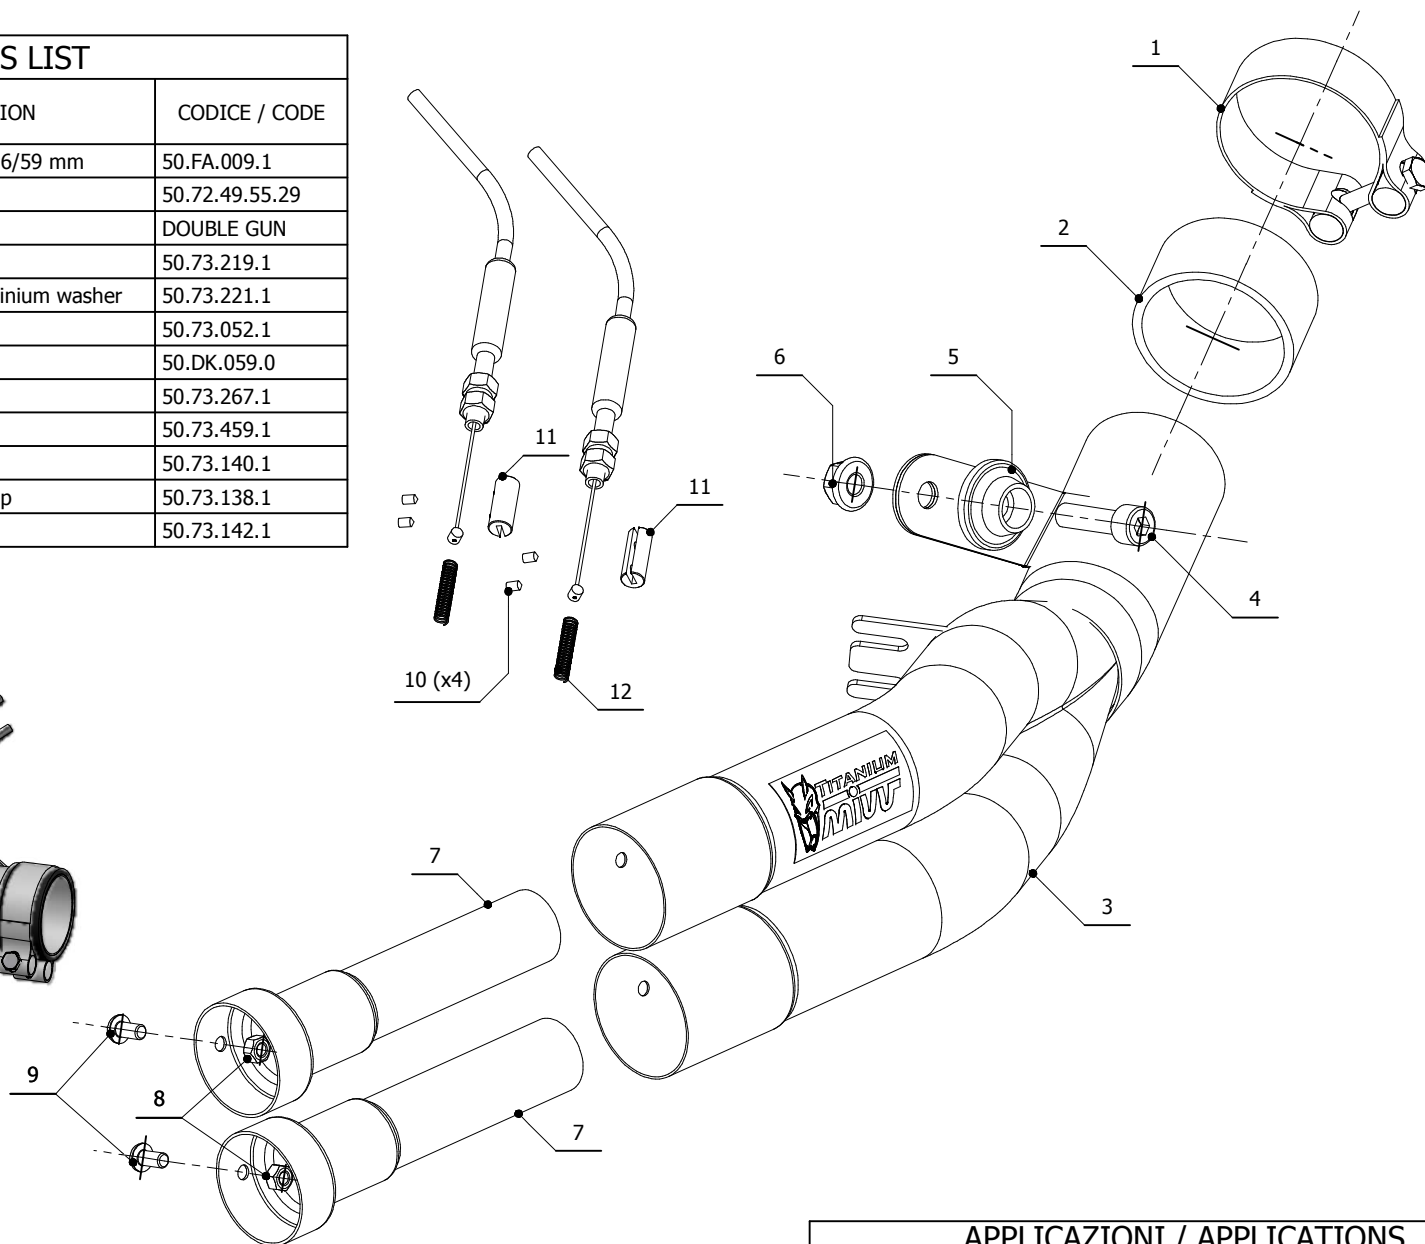

**MODEL** KAWASAKI Z 750

**YEAR** 2007 - 2014

**LINE** SPORT

**MUFFLER** DOUBLE GUN

**SCHEMATIC**

**ELENCO PARTI / PARTS LIST**

#	QTÀ / QTY	DESCRIZIONE / DESCRIPTION	CODICE / CODE
1	1	Fascetta Ø 56/59 mm / Pipe clamp Ø 56/59 mm	50.FA.009.1
2	1	Guarnizione in grafite / Graphite bush	50.72.49.55.29
3	1	Silenziatore / Muffler	DOUBLE GUN
4	1	Vite M8x30 / Screw M8x30	50.73.219.1
5	1	Rondella in alluminio nera / Black aluminium washer	50.73.221.1
6	1	Dado M8 flangiato / Flanged nut M8	50.73.052.1
7	2	DB killer / DB killer	50.DK.059.0
8	2	Dado M5 / M5 nut	50.73.267.1
9	2	Vite M5 x 8 / Screw M5 x 8	50.73.459.1
10	4	Grani M3 / Grub screws M3	50.73.140.1
11	2	Morsetto in alluminio / Aluminium clamp	50.73.138.1
12	2	Molla / Spring	50.73.142.1

**APPLICAZIONI / APPLICATIONS**

CODICE / CODE	SILENZIATORE / MUFFLER
K.018.SDG	TITANIO / TITANIUM
K.018.SDGB	INOX BLACK / BLACK ST.STEEL