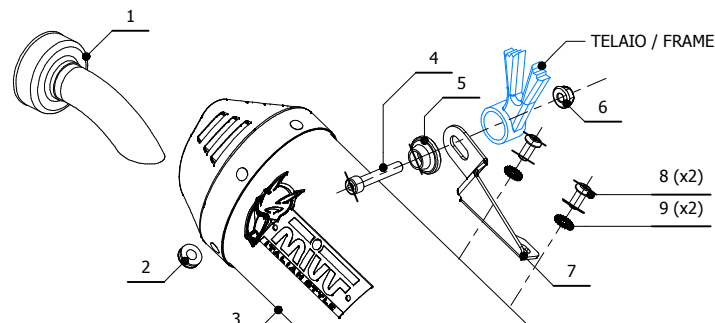

MODEL SUZUKI DL V-STROM 650 / XT

YEAR 2017 -->

LINE FULL SYSTEM

MUFFLER OVAL CARBON CAP

SCHEMATIC

ELENCO PARTI / PARTS LIST			
#	QTÀ / QTY	DESCRIZIONE / DESCRIPTION	CODICE / CODE
1	1	DB killer / DB killer	50.DK.092.0
2	1	Tappo in gomma / Rubber stopper	50.73.266.1
3	1	Silenziatore / Muffler L.400	OVAL CARBON CAP
4	2	Vite M8x45 / Screw M8x45	50.73.602.1
5	2	Rondella in alluminio nera / Black aluminium washer	50.73.221.1
6	1	Dado M8 flangiato / Flanged nut M8	50.73.393.1
7	1	Staffa / Bracket	50.SS.1042.0
8	2	Vite M8 x 16 / Screw M8 x 16	50.73.098.1
9	2	Rondella di sicurezza / Safety washer	50.73.604.1
10	1	Db Killer forato / Drilled DB killer	50.DK.126.0
11	1	Tubo di raccordo / Link pipe	9773S049SE
12	1	Tubo di raccordo / Link pipe	9773S049C1
13	1	Fascetta Ø 44/47 mm / Pipe clamp Ø 44/47 mm	50.FA.006.1
14	2	Fascetta Ø 36/39 mm / Pipe clamp Ø 36/39 mm	50.FA.002.1
15	1	Molla media / Mid-size spring	50.73.359.1
16	1	Gommino per molla / Rubber for spring	50.73.210.1

Catalytic Converter
Cod. ACC.046.A1
Optional for S.049.LEC - S.049.LNC
Included in S.049.KEC - S.049.KNC

APPLICAZIONI / APPLICATIONS

CODICE / CODE	SILENZIATORE / MUFFLER	TUBO / PIPE	NOTE
S.049.LEC	CARBONIO (COPPA CARBONIO) / CARBON (CARBON CAP)	INOX / ST.STEEL	CATALYTIC CONVERTER NOT INCLUDED
S.049.LNC	TITANIO (COPPA CARBONIO) / TITANIUM (CARBON CAP)	INOX / ST.STEEL	CATALYTIC CONVERTER NOT INCLUDED
S.049.KEC	CARBONIO (COPPA CARBONIO) / CARBON (CARBON CAP)	INOX / ST.STEEL	CATALYTIC CONVERTER INCLUDED
S.049.KNC	TITANIO (COPPA CARBONIO) / TITANIUM (CARBON CAP)	INOX / ST.STEEL	CATALYTIC CONVERTER INCLUDED