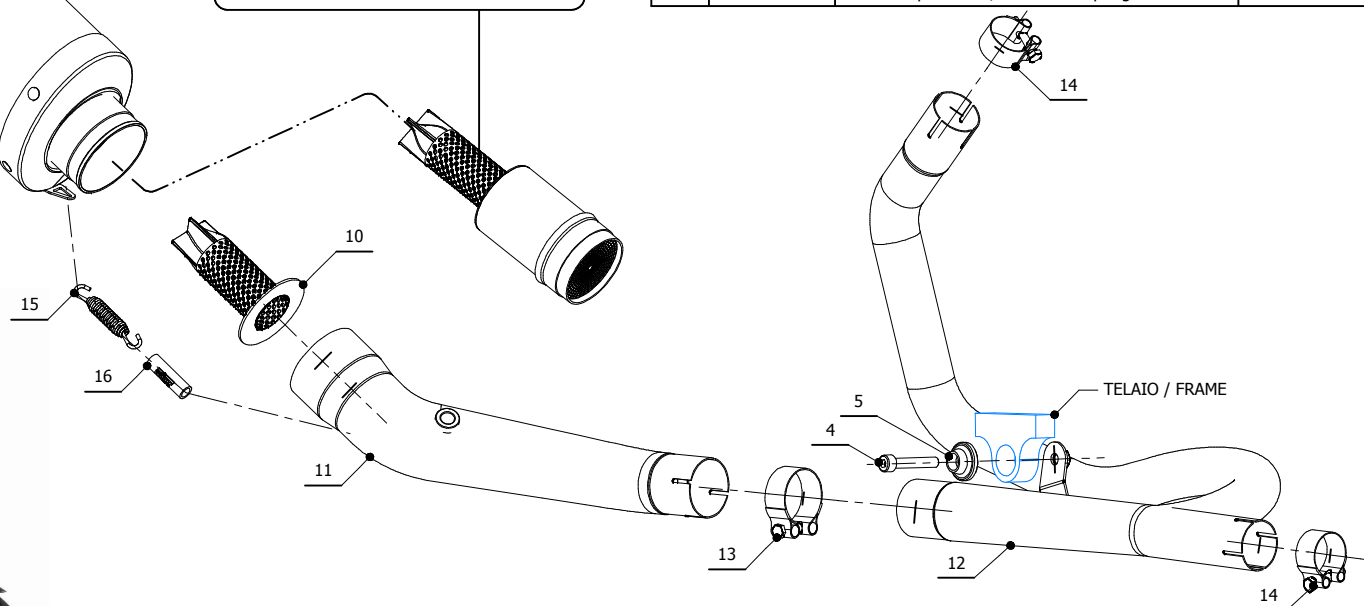

MODEL SUZUKI DL V-STROM 650 / XT

YEAR 2017 -->

LINE FULL SYSTEM

MUFFLER OVAL CARBON CAP

SCHEMATIC

ELENCO PARTI / PARTS LIST			
#	QTÀ / QTY	DESCRIZIONE / DESCRIPTION	CODICE / CODE
1	1	DB killer / DB killer	50.DK.092.0
2	1	Tappo in gomma / Rubber stopper	50.73.266.1
3	1	Silenziatore / Muffler L.400	OVAL CARBON CAP
4	2	Vite M8x45 / Screw M8x45	50.73.602.1
5	2	Rondella in alluminio nera / Black aluminium washer	50.73.221.1
6	1	Dado M8 flangiato / Flanged nut M8	50.73.393.1
7	1	Staffa / Bracket	50.SS.1042.0
8	2	Vite M8 x 16 / Screw M8 x 16	50.73.098.1
9	2	Rondella di sicurezza / Safety washer	50.73.604.1
10	1	Db Killer forato / Drilled DB killer	50.DK.126.0
11	1	Tubo di raccordo / Link pipe	9773S049SE
12	1	Tubo di raccordo / Link pipe	9773S049C1
13	1	Fascetta Ø 44/47 mm / Pipe clamp Ø 44/47 mm	50.FA.006.1
14	2	Fascetta Ø 36/39 mm / Pipe clamp Ø 36/39 mm	50.FA.002.1
15	1	Molla media / Mid-size spring	50.73.359.1
16	1	Gommino per molla / Rubber for spring	50.73.210.1

Catalytic Converter
Cod. ACC.046.A1
Optional for S.049.LEC - S.049.LNC
Included in S.049.KEC - S.049.KNC

APPLICAZIONI / APPLICATIONS

CODICE / CODE	SILENZIATORE / MUFFLER	TUBO / PIPE	NOTE
S.049.LEC	CARBONIO (COPPA CARBONIO) / CARBON (CARBON CAP)	INOX / ST.STEEL	CATALYTIC CONVERTER NOT INCLUDED
S.049.LNC	TITANIO (COPPA CARBONIO) / TITANIUM (CARBON CAP)	INOX / ST.STEEL	CATALYTIC CONVERTER NOT INCLUDED
S.049.KEC	CARBONIO (COPPA CARBONIO) / CARBON (CARBON CAP)	INOX / ST.STEEL	CATALYTIC CONVERTER INCLUDED
S.049.KNC	TITANIO (COPPA CARBONIO) / TITANIUM (CARBON CAP)	INOX / ST.STEEL	CATALYTIC CONVERTER INCLUDED