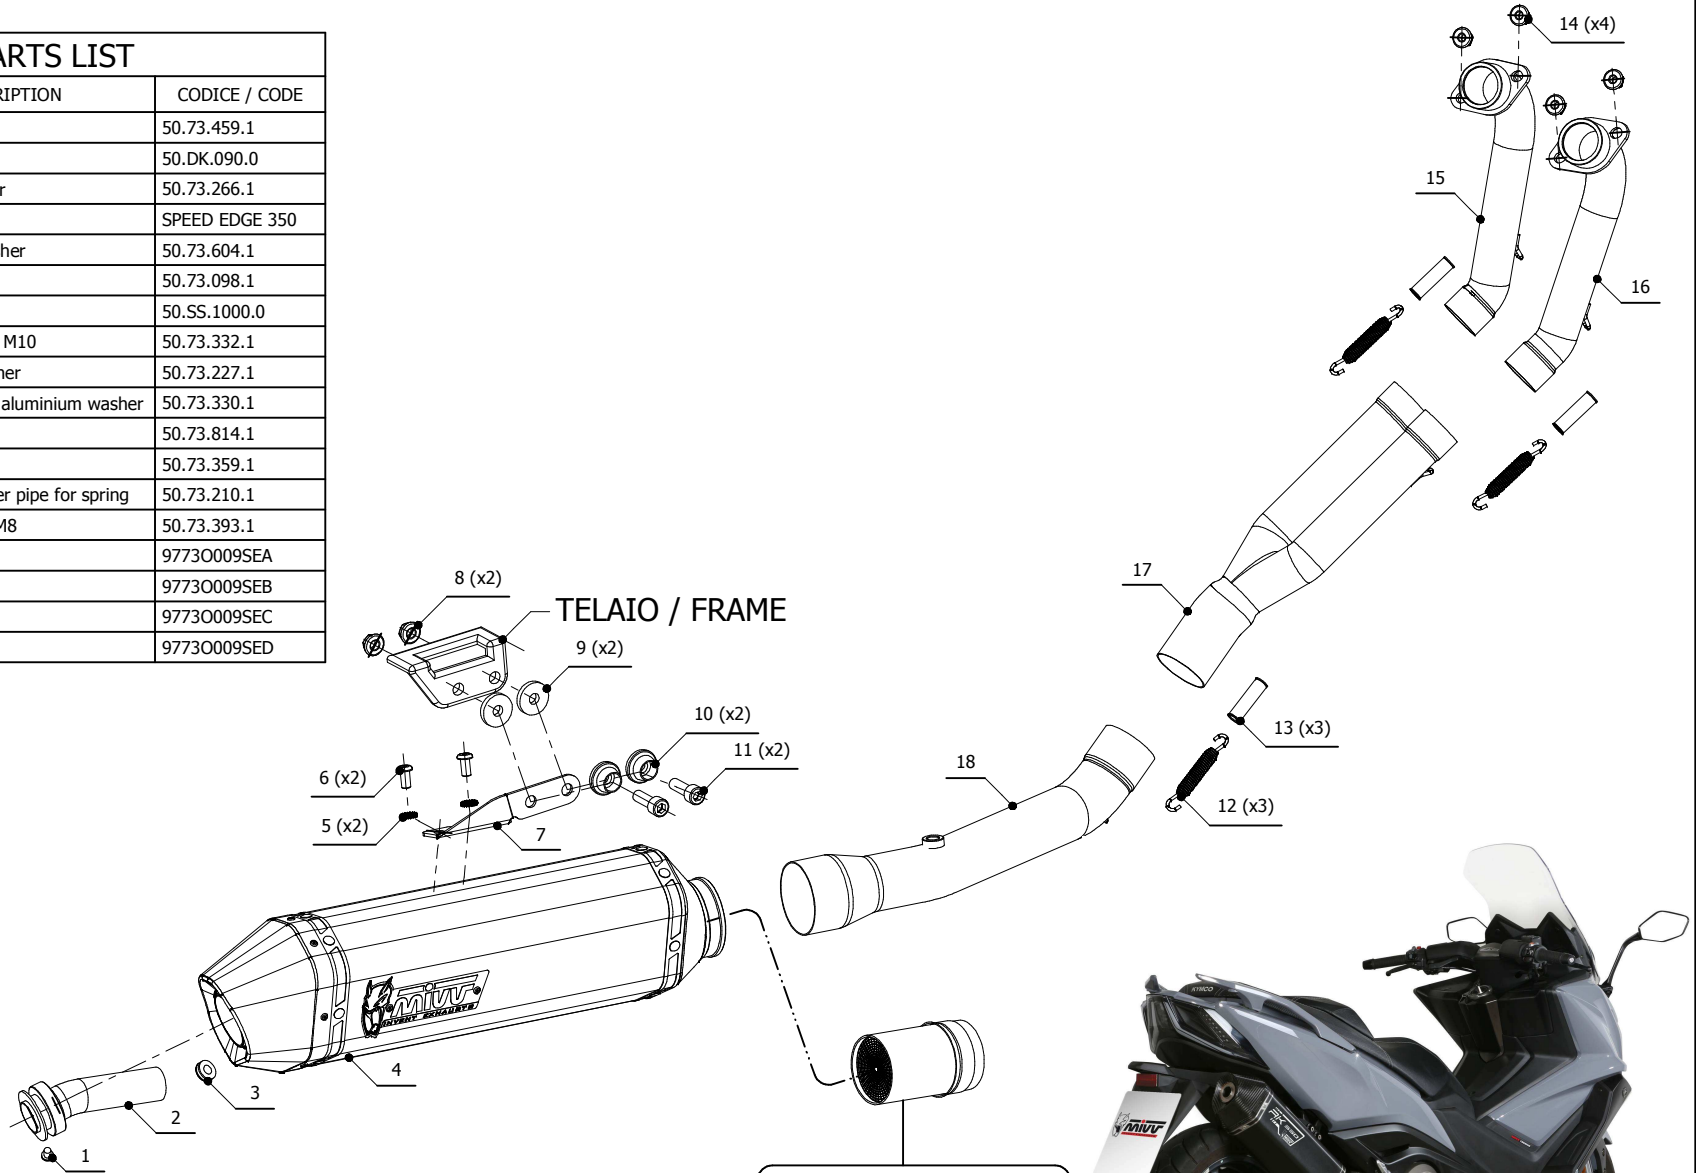

MODEL KYMCO AK550

YEAR 2017 -->

LINE FULL SYSTEM

MUFFLER SPEED EDGE

SCHEMATIC

ELENCO PARTI / PARTS LIST

#	QTÀ / QTY	DESCRIZIONE / DESCRIPTION	CODICE / CODE
1	1	Vite M5 x 8 / Screw M5 x 8	50.73.459.1
2	1	DB killer / DB killer	50.DK.090.0
3	1	Tappo in gomma / Rubber stopper	50.73.266.1
4	1	Silenziatore / Muffler	SPEED EDGE 350
5	2	Rondella di sicurezza / Safety washer	50.73.604.1
6	2	Vite M8 x 16 / Screw M8 x 16	50.73.098.1
7	1	Staffa / Bracket	50.SS.1000.0
8	2	Dado M10 flangiato / Flanged nut M10	50.73.332.1
9	2	Rondella in gomma / Rubber washer	50.73.227.1
10	2	Rondella in alluminio nera / Black aluminium washer	50.73.330.1
11	2	Vite M10x30 / Screw M10x30	50.73.814.1
12	3	Molla media / Middle spring	50.73.359.1
13	3	Tubo in gomma per molla / Rubber pipe for spring	50.73.210.1
14	4	Dado M8 flangiato / Flanged nut M8	50.73.393.1
15	1	Collettore #1 / Down pipe #1	9773O009SEA
16	1	Collettore #2 / Down pipe #2	9773O009SEB
17	1	Tubo di raccordo / Link pipe	9773O009SEC
18	1	Tubo di raccordo / Link pipe	9773O009SED

APPLICAZIONI / APPLICATIONS

CODICE / CODE	SILENZIATORE / MUFFLER	LOGO	TUBO / PIPE	NOTE
O.009.LRX O.009.LRB	INOX (COPPE CARBONIO) / ST. STEEL (CARBON CAPS) STEEL BLACK	ALUMINIUM LABEL LASER	INOX / ST. STEEL	CATALYTIC CONVERTER NOT INCLUDED
O.009.KRX O.009.KRB	INOX (COPPE CARBONIO) / ST. STEEL (CARBON CAPS) STEEL BLACK	ALUMINIUM LABEL LASER	INOX / ST. STEEL	CATALYTIC CONVERTER INCLUDED