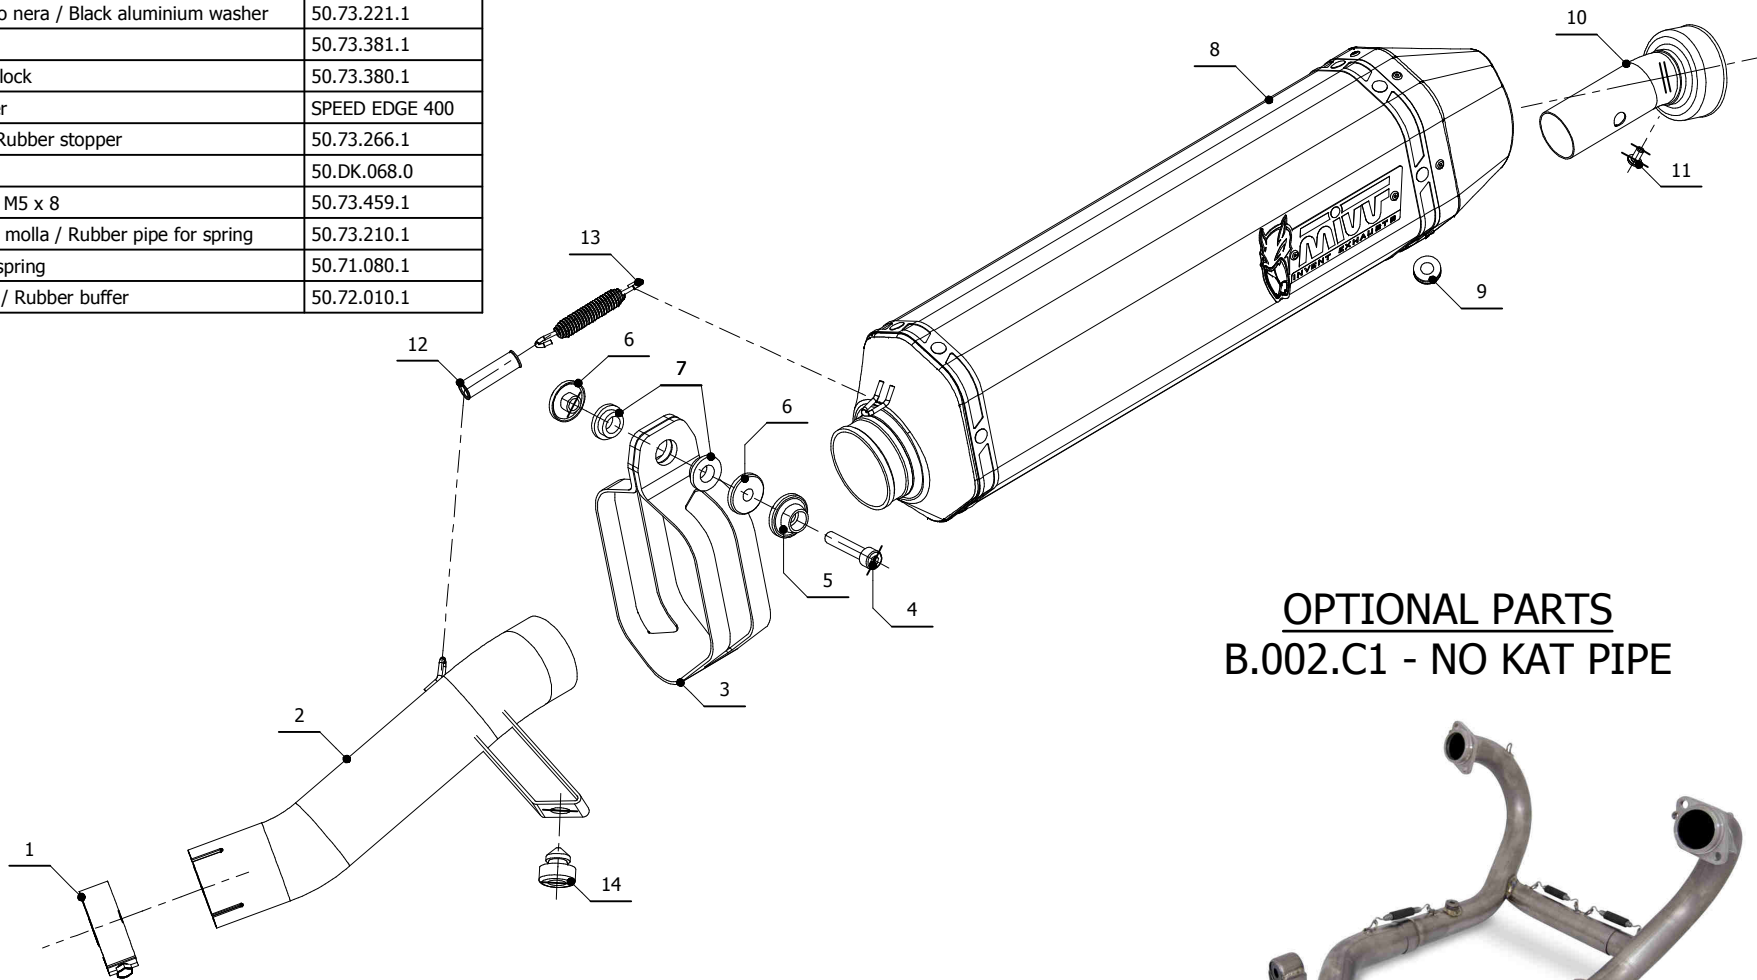

MODEL BMW R 1200 GS / ADVENTURE

YEAR 2004 - 2007

LINE SLIP ON

MUFFLER SPEED EDGE

SCHEMATIC

ELENCO PARTI / PARTS LIST

#	QTÀ / QTY	DESCRIZIONE / DESCRIPTION	CODICE / CODE
1	1	Fascetta Ø 52/55 mm / Pipe clamp Ø 52/55 mm	50.FA.008.1
2	1	Tubo di raccordo / Link pipe	9773B002SN
3	1	Staffa in carbonio / Carbon fiber bracket	50.SS.814.1
4	1	Vite M8x40 / Screw M8x40	50.73.075.1
5	1	Rondella in alluminio nera / Black aluminium washer	50.73.221.1
6	2	Boccola / Bush	50.73.381.1
7	2	Silentblock / Silentblock	50.73.380.1
8	1	Silenziatore / Muffler	SPEED EDGE 400
9	1	Tappo in gomma / Rubber stopper	50.73.266.1
10	1	DB killer / DB killer	50.DK.068.0
11	1	Vite M5 x 8 / Screw M5 x 8	50.73.459.1
12	1	Tubo in gomma per molla / Rubber pipe for spring	50.73.210.1
13	1	Molla lunga / Long spring	50.71.080.1
14	1	Gommino paracolpi / Rubber buffer	50.72.010.1

OPTIONAL PARTS
B.002.C1 - NO KAT PIPE

APPLICAZIONI / APPLICATIONS

CODICE / CODE	SILENZIATORE / MUFFLER	TUBO / PIPE	FASCETTA / CLAMP
B.002.LRX	INOX (COPPE CARBONIO) / ST. STEEL (CARBON CAPS)	INOX / ST. STEEL	CARBONIO / CARBON FIBER
B.002.LRB	STEEL BLACK		