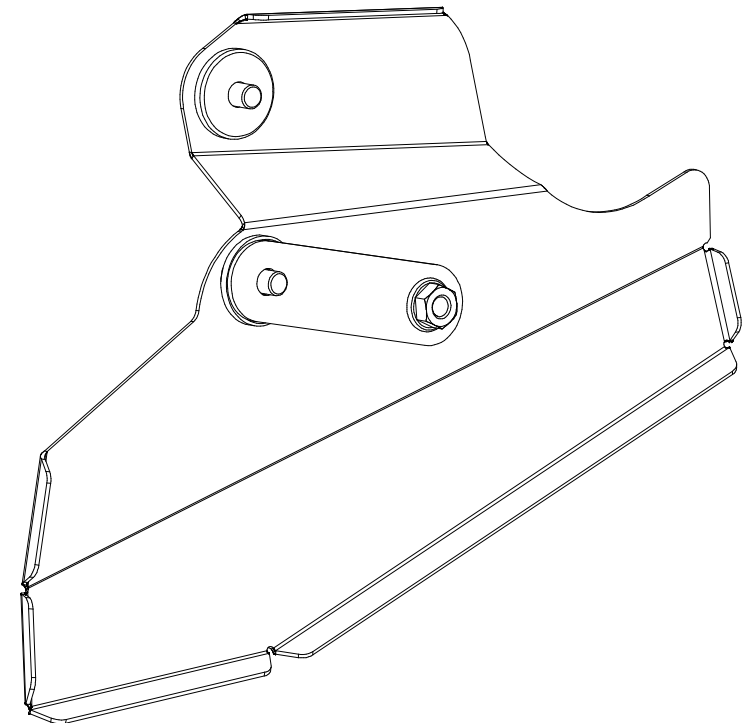

MODEL HONDA CB 1000 R

YEAR 2008

SCHEMATIC

LINE SPORT

COPERTURA IN ALLUMINIO / ALUMINIUM COVER

ELENCO PARTI / PARTS LIST			
#	QTÀ / QTY	DESCRIZIONE / DESCRIPTION	CODICE / CODE
1	1	Copertura in alluminio / Aluminium cover	50.CR.011.0
2	3	Vite M8 x 16 / Screw M8 x 16	50.73.098.1
3	3	Rondella M8 / Washer M8	50.73.270.1
4	2	Distanziale in alluminio / Aluminium spacer	50.73.124.1
5	1	Staffa / Bracket	50.SS.453.0

VISTA FRONTALE / FRONT VIEW

VISTA RETRO / REAR VIEW