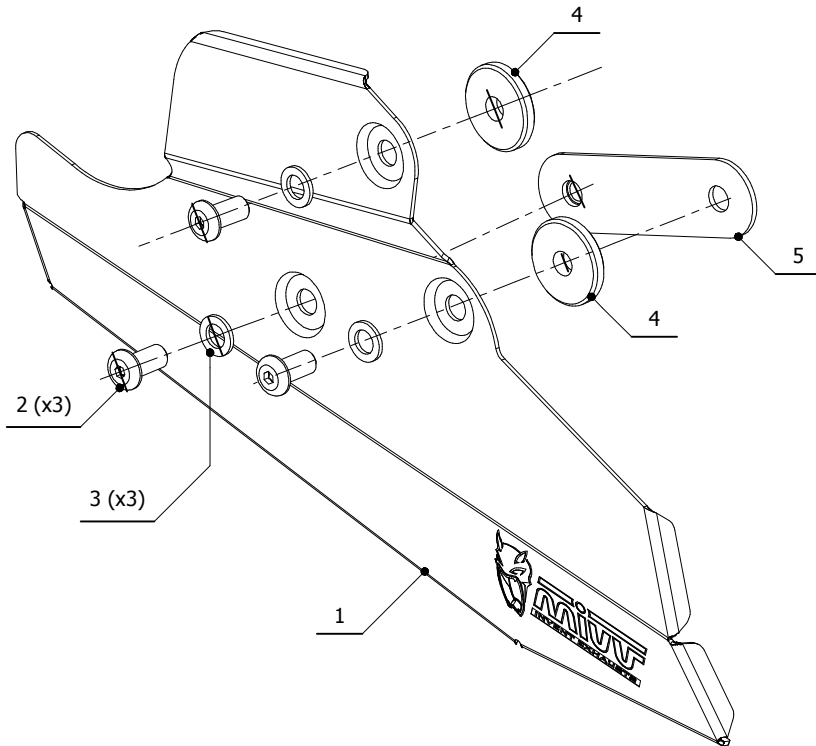

MODEL HONDA CB 1000 R

YEAR 2008

SCHEMATIC

LINE SPORT

COPERTURA IN ALLUMINIO / ALUMINIUM COVER

ELENCO PARTI / PARTS LIST			
#	QTÀ / QTY	DESCRIZIONE / DESCRIPTION	CODICE / CODE
1	1	Copertura in alluminio / Aluminium cover	50.CR.011.0
2	3	Vite M8 x 16 / Screw M8 x 16	50.73.098.1
3	3	Rondella M8 / Washer M8	50.73.270.1
4	2	Distanziale in alluminio / Aluminium spacer	50.73.124.1
5	1	Staffa / Bracket	50.SS.453.0

VISTA FRONTALE / FRONT VIEW

VISTA RETRO / REAR VIEW