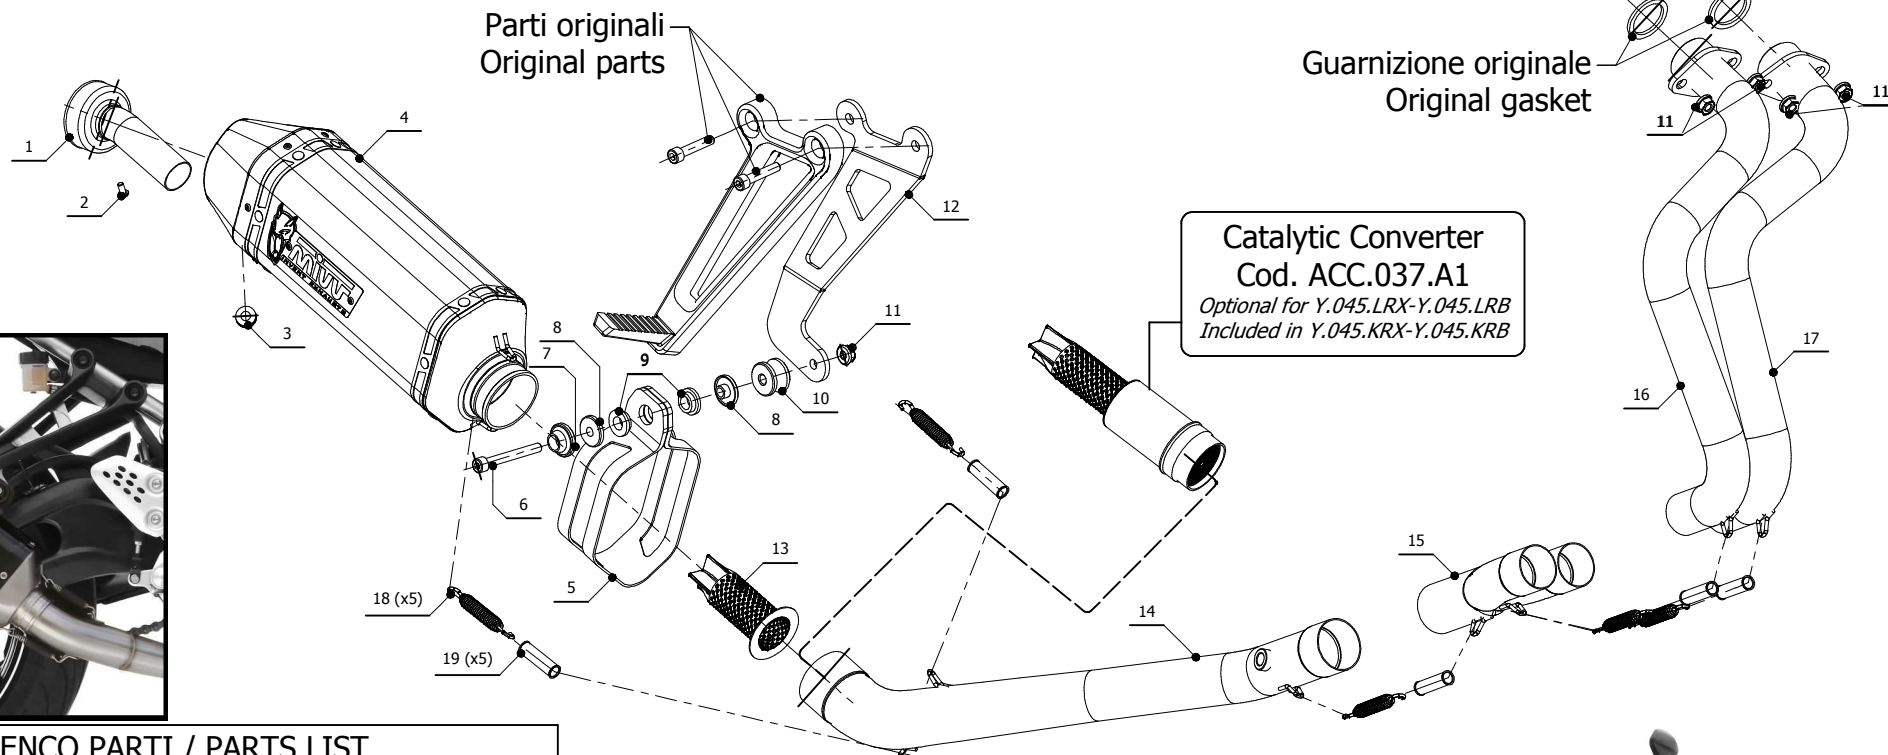

MODEL YAMAHA MT-07

YEAR 2014 - 2016

LINE FULL SYSTEM

MUFFLER SPEED EDGE

SCHEMATIC

Catalytic Converter
Cod. ACC.037.A1
Optional for Y.045.LRX-Y.045.LRB
Included in Y.045.KRX-Y.045.KRB

ELENCO PARTI / PARTS LIST

#	QTÀ / QTY	DESCRIZIONE / DESCRIPTION	CODICE / CODE
1	1	DB killer / DB killer	50.DK.091.0
2	1	Vite M5 x 8 / Screw M5 x 8	50.73.459.1
3	1	Tappo in gomma / Rubber stopper	50.73.266.1
4	1	Silenziatore / Muffler	SPEED EDGE 250
5	1	Staffa in carbonio / Carbon fiber bracket	50.SS.814.1
6	1	Vite M8x65 / Screw M8x65	50.73.603.1
7	1	Rondella in alluminio nera / Black aluminium washer	50.73.221.1
8	2	Boccola / Bush	50.73.381.1
9	2	Silentblock / Silentblock	50.73.380.1
10	1	Distanziale in alluminio / Aluminium spacer (Øe.30 Øi.8,5 h.20)	50.SS.056.1
11	5	Dado M8 flangiato / Flanged nut M8	50.73.393.1
12	1	Staffa / Bracket	50.SS.840.0
13	1	Db Killer forato / Drilled DB killer	50.DK.082.0
14	1	Tube di raccordo / Link pipe	9773Y045SRX
15	1	Tube di raccordo 2-1 / Link pipe 2-1	9773Y044C1C
16	1	Collettore #2 / Down pipe #2	9773Y044C1B
17	1	Collettore #1 / Down pipe #1	9773Y044C1A
18	5	Molla media / Middle spring	50.73.359.1
19	5	Tube in gomma per molla / Rubber pipe for spring	50.73.210.1

APPLICAZIONI / APPLICATIONS

CODICE / CODE	TUBO / PIPE	SILENZIATORE / MUFFLER	FASCETTA / CLAMP	NOTE
Y.045.LRX Y.045.LRB	INOX / ST. STEEL	INOX (COPPE CARBONIO) / ST. STEEL (CARBON CAPS) STEEL BLACK	CARBONIO / CARBON FIBER	CATALYTIC CONVERTER NOT INCLUDED
Y.045.KRX Y.045.KRB	INOX / ST. STEEL	INOX (COPPE CARBONIO) / ST. STEEL (CARBON CAPS) STEEL BLACK	CARBONIO / CARBON FIBER	CATALYTIC CONVERTER INCLUDED