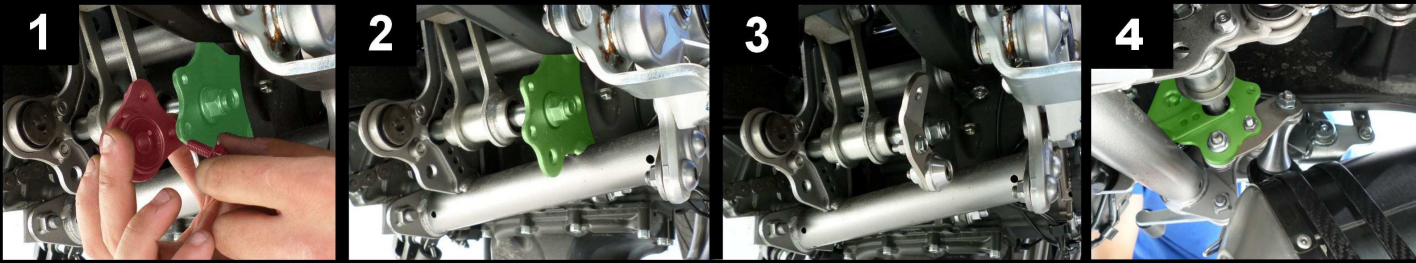

MODEL YAMAHA MT-07

YEAR 2014 - 2016

LINE FULL SYSTEM

MUFFLER SPEED EDGE

SCHEMATIC

ELENCO PARTI / PARTS LIST

#	QTÀ / QTY	DESCRIZIONE / DESCRIPTION	CODICE / CODE
1	1	DB killer / DB killer	50.DK.091.0
2	1	Vite M5 x 8 / Screw M5 x 8	50.73.459.1
3	1	Tappo in gomma / Rubber stopper	50.73.266.1
4	1	Silenziatore / Muffler	SPEED EDGE 250
5	1	Staffa in carbonio / Carbon fiber bracket	50.SS.814.1
6	1	Vite M8x100 / Screw M8x100	50.73.173.1
7	1	Rondella in alluminio nera / Black aluminium washer	50.73.221.1
8	2	Boccola / Bush	50.73.381.1
9	2	Silentblock / Silentblock	50.73.380.1
10	1	Distanziale in alluminio / Aluminium spacer	50.SS.722.1
11	6	Dado M8 flangiato / Flanged nut M8	50.73.393.1
12	1	Staffa / Bracket	50.SS.844.0
13	1	Vite M6x20 / Screw M6x20	50.73.420.1
14	2	Rondella M6 / Washer M6	50.73.187.1
15	1	Dado M6 autobloccante / M6 locknut	50.73.112.1
16	1	Vite M8x25 / Screw M8x25	50.73.064.1
17	1	Rondella alluminio / Aluminium washer	50.73.291.1
18	1	Db Killer forato / Drilled DB killer	50.DK.082.0
19	1	Tube di raccordo / Link pipe	9773Y044SRX
20	1	Tube di raccordo 2-1 / Link pipe 2-1	9773Y044C1C
21	1	Collettore #2 / Down pipe #2	9773Y044C1B
22	1	Collettore #1 / Down pipe #1	9773Y044C1A
23	5	Molla media / Middle spring	50.73.359.1
24	5	Tube in gomma per molla / Rubber pipe for spring	50.73.210.1

Catalytic Converter
Cod. ACC.037.A1
*Optional for Y.044.LRX - Y.044.LRB
Included in Y.044.KRX - Y.044.KRB*

- Rimuovere il supporto del terminale originale / Remove the support of the original exhaust
- Parte di telaio su cui fissare la staffetta MIVV / Frame part where MIVV's bracket shall be fixed
- Fissaggio staffetta MIVV / MIVV's bracket fixing
- Fissaggio terminale MIVV / MIVV's exhaust fixing