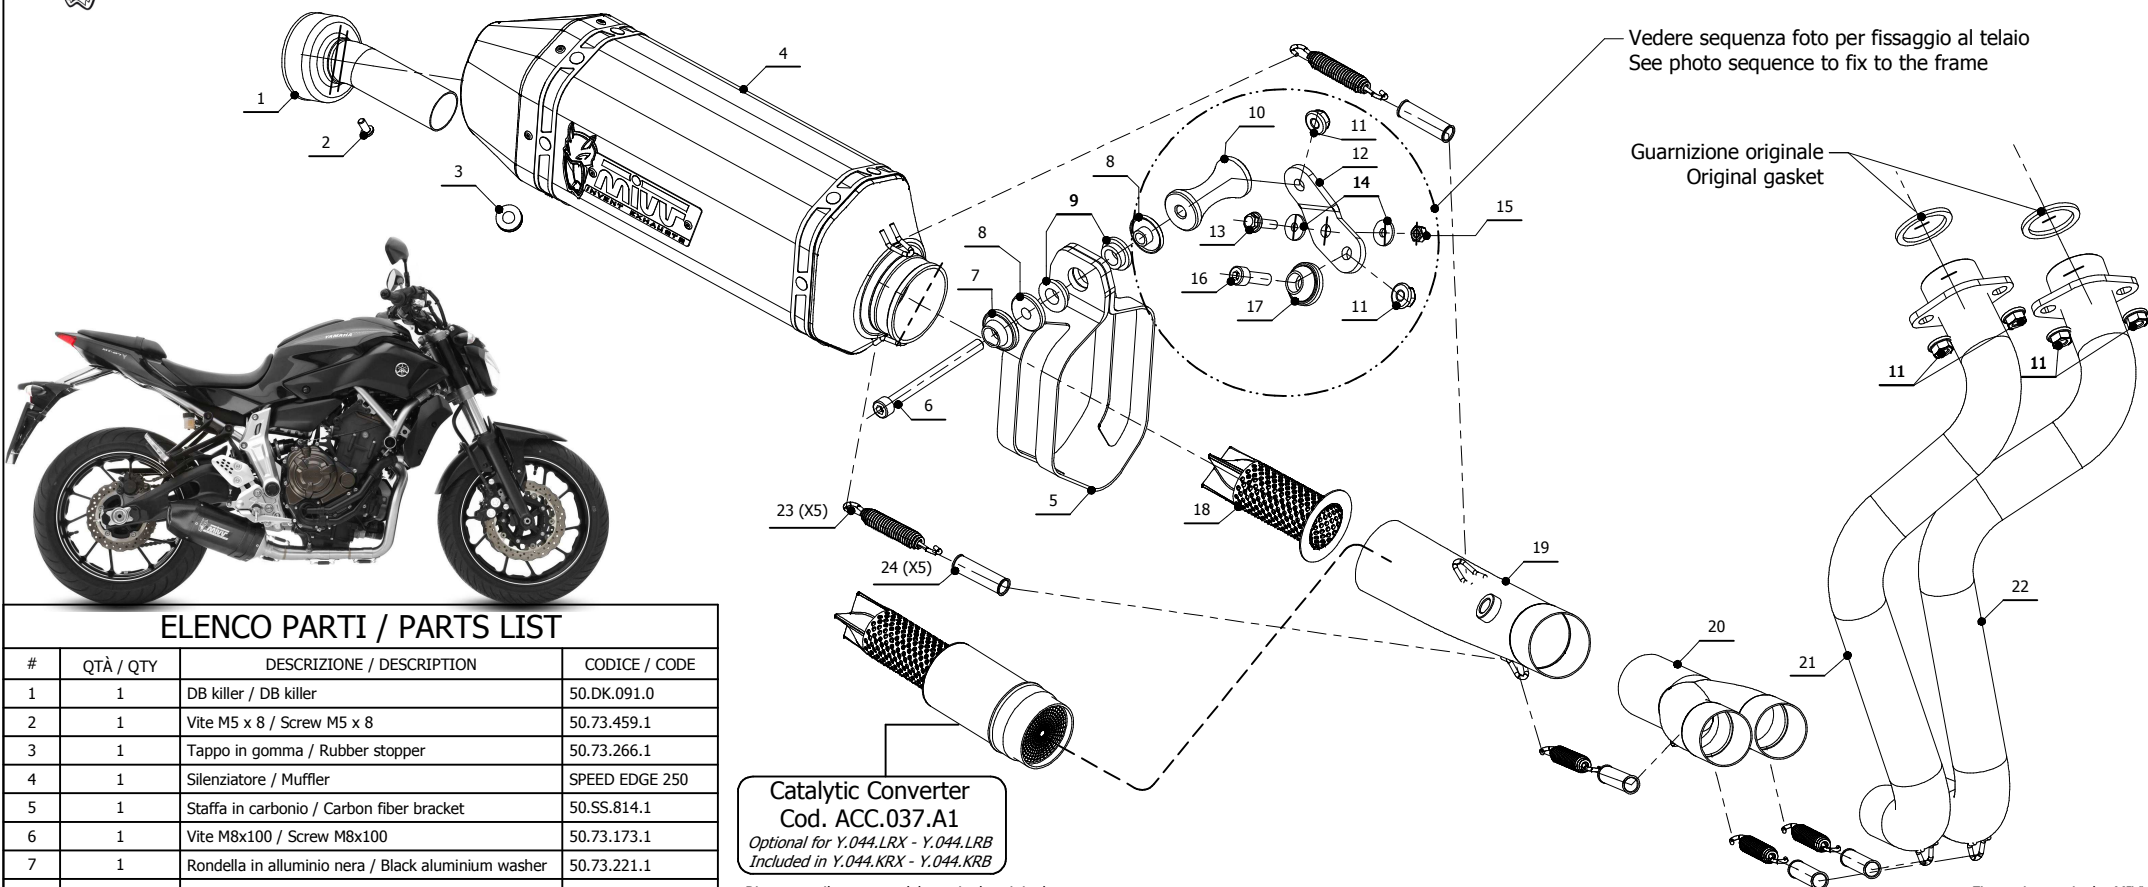

MODEL YAMAHA MT-07

YEAR 2014 - 2016

LINE FULL SYSTEM

MUFFLER SPEED EDGE

SCHEMATIC

ELENCO PARTI / PARTS LIST

#	QTÀ / QTY	DESCRIZIONE / DESCRIPTION	CODICE / CODE
1	1	DB killer / DB killer	50.DK.091.0
2	1	Vite M5 x 8 / Screw M5 x 8	50.73.459.1
3	1	Tappo in gomma / Rubber stopper	50.73.266.1
4	1	Silenziatore / Muffler	SPEED EDGE 250
5	1	Staffa in carbonio / Carbon fiber bracket	50.SS.814.1
6	1	Vite M8x100 / Screw M8x100	50.73.173.1
7	1	Rondella in alluminio nera / Black aluminium washer	50.73.221.1
8	2	Boccola / Bush	50.73.381.1
9	2	Silentblock / Silentblock	50.73.380.1
10	1	Distanziale in alluminio / Aluminium spacer	50.SS.722.1
11	6	Dado M8 flangiato / Flanged nut M8	50.73.393.1
12	1	Staffa / Bracket	50.SS.844.0
13	1	Vite M6x20 / Screw M6x20	50.73.420.1
14	2	Rondella M6 / Washer M6	50.73.187.1
15	1	Dado M6 autobloccante / M6 locknut	50.73.112.1
16	1	Vite M8x25 / Screw M8x25	50.73.064.1
17	1	Rondella alluminio / Aluminium washer	50.73.291.1
18	1	Db Killer forato / Drilled DB killer	50.DK.082.0
19	1	Tube di raccordo / Link pipe	9773Y044SRX
20	1	Tube di raccordo 2-1 / Link pipe 2-1	9773Y044C1C
21	1	Collettore #2 / Down pipe #2	9773Y044C1B
22	1	Collettore #1 / Down pipe #1	9773Y044C1A
23	5	Molla media / Middle spring	50.73.359.1
24	5	Tube in gomma per molla / Rubber pipe for spring	50.73.210.1

Catalytic Converter
Cod. ACC.037.A1
*Optional for Y.044.LRX - Y.044.LRB
Included in Y.044.KRX - Y.044.KRB*

- Rimuovere il supporto del terminale originale / Remove the support of the original exhaust
- Parte di telaio su cui fissare la staffetta MIVV / Frame part where MIVV's bracket shall be fixed
- Fissaggio staffetta MIVV / MIVV's bracket fixing
- Fissaggio terminale MIVV / MIVV's exhaust fixing